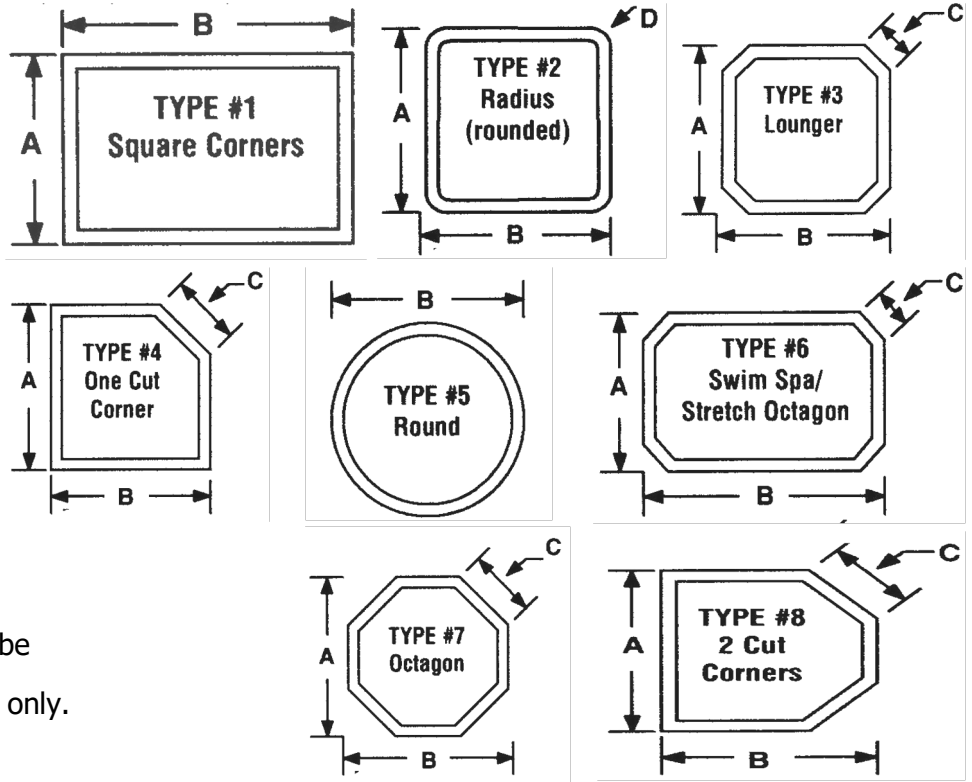

## 1. Spa Shape:

Identify the shape that matches your spa. Write the spa type number in the space provided.

**Other Shapes:** If your spa does not fit one of the rigid descriptions below, please accurately sketch its shape on a separate piece of paper and write "OTHER" in the space above.

## Rectangle and Square spas:

**Type #1:** Square Corners

**Type #2:** Radius (round) Corners.

**Note:** Type 1 and Type 2 spas can be either square or rectangle in shape. "Type" refers to the style of corners only.

## 2. Outside Dimensions:

Please specify the outside dimensions of the acrylic (or fiberglass) portion of your spa (refer to the diagram of your spa shape on the above).

**A:** \_\_\_\_\_ inches

**B:** \_\_\_\_\_ inches

- Vertical
- Horizontal
- Bi-Fold
- Quad-Fold

**5. Perimeter Skirt Length:** \_\_\_\_\_ inches  
Standard skirt length is 2 1/2". Longer skirts are available upon request. Please indicate the skirt length in the space provided above. If nothing is marked, you will receive the standard 2 1/2" skirt.